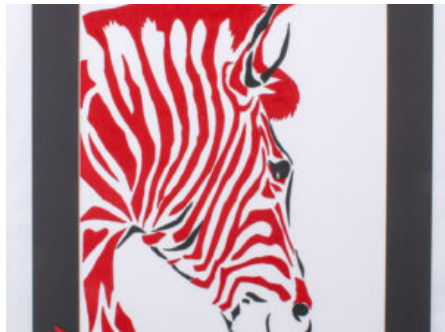

Namibia Craft Shop

TABLE OF CONTENTS

Arts & Collectibles 2

ARTS & COLLECTIBLES

GIRAFFE ART WORK - SMALL

tan, chocolate, cream
 Tan, chocolate, cream leather
 235x330mm
 Leather
 50g

Weight
 Dimensions

0.78 kg
 23.5 x 33 x 5 cm

SKU: GLA001
Price: N\$1,020.00
Category: [Arts & Collectibles](#)

ELEPHANT LANDSCAPE

browns, blue
 Browns, blue leather
 545x240mm
 Leather
 25g

Weight
 Dimensions

1.31 kg
 54.5 × 24 × 5 cm

SKU: GLA002
Price: N\$1,720.00
Category: [Arts & Collectibles](#)

CHOCOLATE ZEBRA

brown
 Brown leather
 415x620mm
 Leather
 25g

Weight
 Dimensions

2.57 kg
 41.5 × 62 × 5 cm

SKU: GLA003
Price: N\$1,485.00
Category: [Arts & Collectibles](#)

VALENTINO ZEBRA

red, chocolate
 Red, chocolate leather
 415x620mm
 Leather
 50g