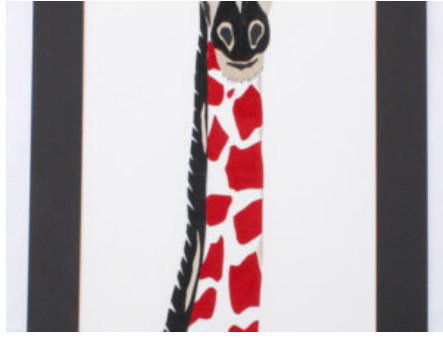

Namibia Craft Shop

TABLE OF CONTENTS

Arts & Collectibles 2

ARTS & COLLECTIBLES

GIRAFFE ART WORK - SMALL

tan, chocolate, cream
 Tan, chocolate, cream leather
 235x330mm
 Leather
 50g

Weight
 Dimensions

0.78 kg
 23.5 x 33 x 5 cm

CHOCOLATE ZEBRA

brown
 Brown leather
 415x620mm
 Leather
 25g

Weight
 Dimensions

2.57 kg
 41.5 × 62 × 5 cm

SKU: GLA003
Price: N\$1,485.00
Category: [Arts & Collectibles](#)

VALENTINO ZEBRA

red, chocolate
 Red, chocolate leather
 415x620mm
 Leather
 50g

Weight
 Dimensions

2.57 kg
 41.5 × 62 × 5 cm

SKU: GLA004
Price: N\$1,485.00
Category: [Arts & Collectibles](#)

WILD STALLION

black and white
 Black and white leather
 563x722mm
 Leather
 50g

Weight
 Dimensions

4.06 kg
 56.3 × 72.2 × 5 cm

SKU: GLA005
Price: N\$2,325.00
Category: [Arts & Collectibles](#)

BELLA ROSA GIRAFFE

cream, red, chocolate
Cream, red, chocolate leather
913x374mm
Leather
80g

Weight
Dimensions