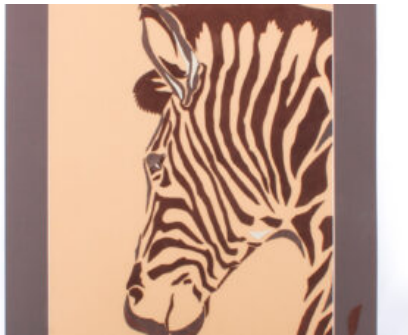

Namibia Craft Shop

TABLE OF CONTENTS

Arts & Collectibles 2

ARTS & COLLECTIBLES

GIRAFFE ART WORK - SMALL

tan, chocolate, cream
 Tan, chocolate, cream leather
 235x330mm
 Leather
 50g

Weight
 Dimensions

0.78 kg
 23.5 x 33 x 5 cm

SKU: GLA001
Price: N\$1,020.00
Category: [Arts & Collectibles](#)

ELEPHANT LANDSCAPE

browns, blue
 Browns, blue leather
 545x240mm
 Leather
 25g

Weight
 Dimensions

1.31 kg
 54.5 × 24 × 5 cm

SKU: GLA002
Price: N\$1,720.00
Category: [Arts & Collectibles](#)

CHOCOLATE ZEBRA

brown
 Brown leather
 415x620mm
 Leather
 25g

Weight
 Dimensions

2.57 kg
 41.5 × 62 × 5 cm

SKU: GLA003
Price: N\$1,485.00
Category: [Arts & Collectibles](#)

VALENTINO ZEBRA

red, chocolate
 Red, chocolate leather
 415x620mm
 Leather
 50g

Weight
 Dimensions

2.57 kg
 41.5 × 62 × 5 cm

SKU: GLA004
Price: N\$1,485.00
Category: [Arts & Collectibles](#)

WILD STALLION

black and white
 Black and white leather
 563x722mm
 Leather
 50g

Weight
 Dimensions