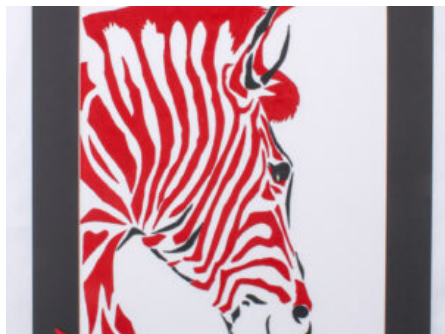

Namibia Craft Shop

TABLE OF CONTENTS

Arts & Collectibles 2

ARTS & COLLECTIBLES

GIRAFFE ART WORK - SMALL

tan, chocolate, cream
 Tan, chocolate, cream leather
 235x330mm
 Leather
 50g

Weight
 Dimensions

0.78 kg
 23.5 x 33 x 5 cm

SKU: GLA001
Price: N\$1,020.00
Category: [Arts & Collectibles](#)

ELEPHANT LANDSCAPE

browns, blue
 Browns, blue leather
 545x240mm
 Leather
 25g

Weight
 Dimensions

1.31 kg
 54.5 × 24 × 5 cm

SKU: GLA002
Price: N\$1,720.00
Category: [Arts & Collectibles](#)

CHOCOLATE ZEBRA

brown
 Brown leather
 415x620mm
 Leather
 25g

Weight
 Dimensions

2.57 kg
 41.5 × 62 × 5 cm

SKU: GLA003
Price: N\$1,485.00
Category: [Arts & Collectibles](#)

VALENTINO ZEBRA

red, chocolate
 Red, chocolate leather
 415x620mm
 Leather
 50g