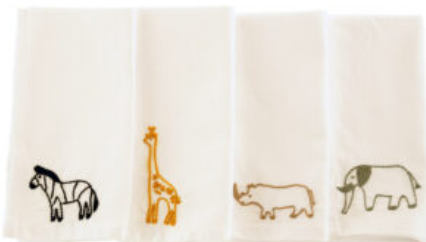

Cotton with Camelthorn hand embroidery detail
chocolate, green, white, yellow
one size fits all
100% Cotton
90g

Weight

0.9 kg

Dimensions

25 x 15 x 12 cm

SKU: ANI013

Price: N\$297.00

Category: [Clothing & Shoes](#)

HOME & LIVING

ANIMAL NAPKIN SET OF 4

White Cotton Twill with animal hand embroidery (1x Zebra, 1x Elephant, 1x Giraffe, 1x Rhino)

white
450x450mm
100% Cotton Twill
218g

Weight 0.625 kg
Dimensions 25 × 25 × 5 cm