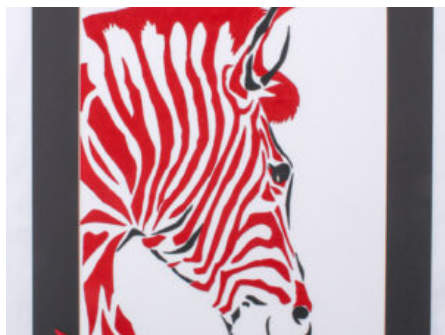

VALENTINO ZEBRA

red, chocolate
Red, chocolate leather
415x620mm
Leather
50g

Weight
Dimensions

2.57 kg
41.5 × 62 × 5 cm

SKU: GLA004
Category: [Arts & Collectibles](#)