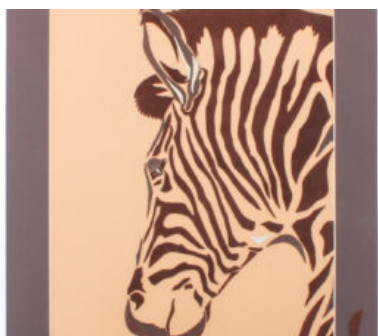

Namibia Craft Shop

ARTS & COLLECTIBLES

GIRAFFE ART WORK - SMALL

tan, chocolate, cream
 Tan, chocolate, cream leather
 235x330mm
 Leather
 50g

Weight
 Dimensions

0.78 kg
 23.5 x 33 x 5 cm

SKU: GLA001
Category: [Arts & Collectibles](#)

ELEPHANT LANDSCAPE

browns, blue
 Browns, blue leather
 545x240mm
 Leather
 25g

Weight
 Dimensions

1.31 kg
 54.5 × 24 × 5 cm

SKU: GLA002
Category: [Arts & Collectibles](#)

CHOCOLATE ZEBRA

brown
 Brown leather
 415x620mm
 Leather
 25g