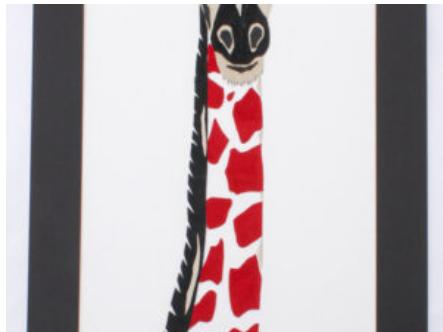

Namibia Craft Shop

TABLE OF CONTENTS

Glenda's Leather Art 2

GLENDA'S LEATHER ART

GIRAFFE ART WORK - SMALL

tan, chocolate, cream
 Tan, chocolate, cream leather
 235x330mm
 Leather
 50g

Weight
 Dimensions

0.78 kg
 23.5 × 33 × 5 cm

Price: N\$1,720.00

Category: [Arts & Collectibles](#)

CHOCOLATE ZEBRA

brown
 Brown leather
 415x620mm
 Leather
 25g

Weight
 Dimensions

2.57 kg
 41.5 × 62 × 5 cm

SKU: GLA003

Price: N\$1,485.00

Category: [Arts & Collectibles](#)

VALENTINO ZEBRA

red, chocolate
Red, chocolate leather
415x620mm
Leather
50g

Weight
Dimensions

2.57 kg
41.5 × 62 × 5 cm

SKU: GLA004
Price: N\$1,485.00
Category: [Arts & Collectibles](#)

WILD STALLION

black and white
Black and white leather
563x722mm
Leather
50g

Weight
Dimensions

4.06 kg
56.3 × 72.2 × 5 cm

SKU: GLA005
Price: N\$2,325.00
Category: [Arts & Collectibles](#)

BELLA ROSA GIRAFFE