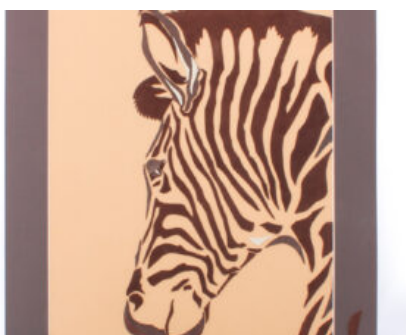

Namibia Craft Shop

TABLE OF CONTENTS

Glenda's Leather Art 2

GLENDA'S LEATHER ART

GIRAFFE ART WORK - SMALL

tan, chocolate, cream
 Tan, chocolate, cream leather
 235x330mm
 Leather
 50g

Weight
 Dimensions

0.78 kg
 23.5 × 33 × 5 cm

SKU: GLA001

Price: N\$1,020.00

Category: [Arts & Collectibles](#)

ELEPHANT LANDSCAPE

browns, blue
 Browns, blue leather
 545x240mm
 Leather
 25g

Weight
 Dimensions

1.31 kg
 54.5 × 24 × 5 cm

SKU: GLA002

Price: N\$1,720.00

Category: [Arts & Collectibles](#)

CHOCOLATE ZEBRA

brown
 Brown leather
 415x620mm
 Leather
 25g

Weight
 Dimensions

2.57 kg
 41.5 × 62 × 5 cm

SKU: GLA003

Price: N\$1,485.00

Category: [Arts & Collectibles](#)

VALENTINO ZEBRA

red, chocolate
Red, chocolate leather
415x620mm
Leather
50g

Weight
Dimensions

2.57 kg
41.5 × 62 × 5 cm

SKU: GLA004
Price: N\$1,485.00
Category: [Arts & Collectibles](#)