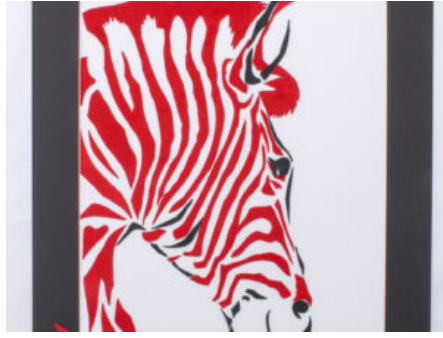

Namibia Craft Shop

TABLE OF CONTENTS

Glenda's Leather Art 2

GLENDA'S LEATHER ART

GIRAFFE ART WORK - SMALL

tan, chocolate, cream
 Tan, chocolate, cream leather
 235x330mm
 Leather
 50g

Weight
 Dimensions

0.78 kg
 23.5 × 33 × 5 cm

SKU: GLA001

Price: N\$1,020.00

Category: [Arts & Collectibles](#)

ELEPHANT LANDSCAPE

browns, blue
 Browns, blue leather
 545x240mm
 Leather
 25g

Weight
 Dimensions

1.31 kg
 54.5 × 24 × 5 cm

SKU: GLA002

Price: N\$1,720.00

Category: [Arts & Collectibles](#)

CHOCOLATE ZEBRA

brown
 Brown leather
 415x620mm
 Leather
 25g

Weight
 Dimensions

2.57 kg
 41.5 × 62 × 5 cm

SKU: GLA003

Price: N\$1,485.00

Category: [Arts & Collectibles](#)

VALENTINO ZEBRA

red, chocolate
Red, chocolate leather
415x620mm
Leather
50g

Weight
Dimensions

2.57 kg
41.5 × 62 × 5 cm

SKU: GLA004
Price: N\$1,485.00
Category: [Arts & Collectibles](#)