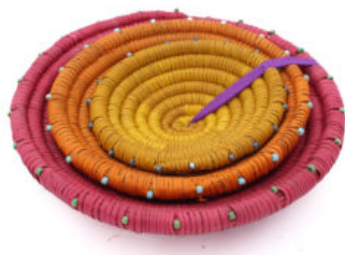

Basket Set of 3 PTI
Purple, Turquoise
90x30, 120x35, 145x40
Palm leaf
170g

Weight 0.25 kg
Dimensions 16.5 × 16.5 × 4.5 cm

SKU: OMB030
Price: N\$230.00
Category: [Home & Living](#)

BASKET SET OF 3 ELL

Basket Set of 3 ELL
Blue, Chartreuse, Green
90x30, 120x35, 145x40
Palm leaf
170g

Weight 0.25 kg
Dimensions 16.5 × 16.5 × 4.5 cm

SKU: OMB029
Price: N\$230.00
Category: [Home & Living](#)

BASKET SET OF 3 COL

Basket Set of 3 COL
Red, Orange, Yellow
90x30mm, 120x35mm, 145x40mm
Palm leaf
170g